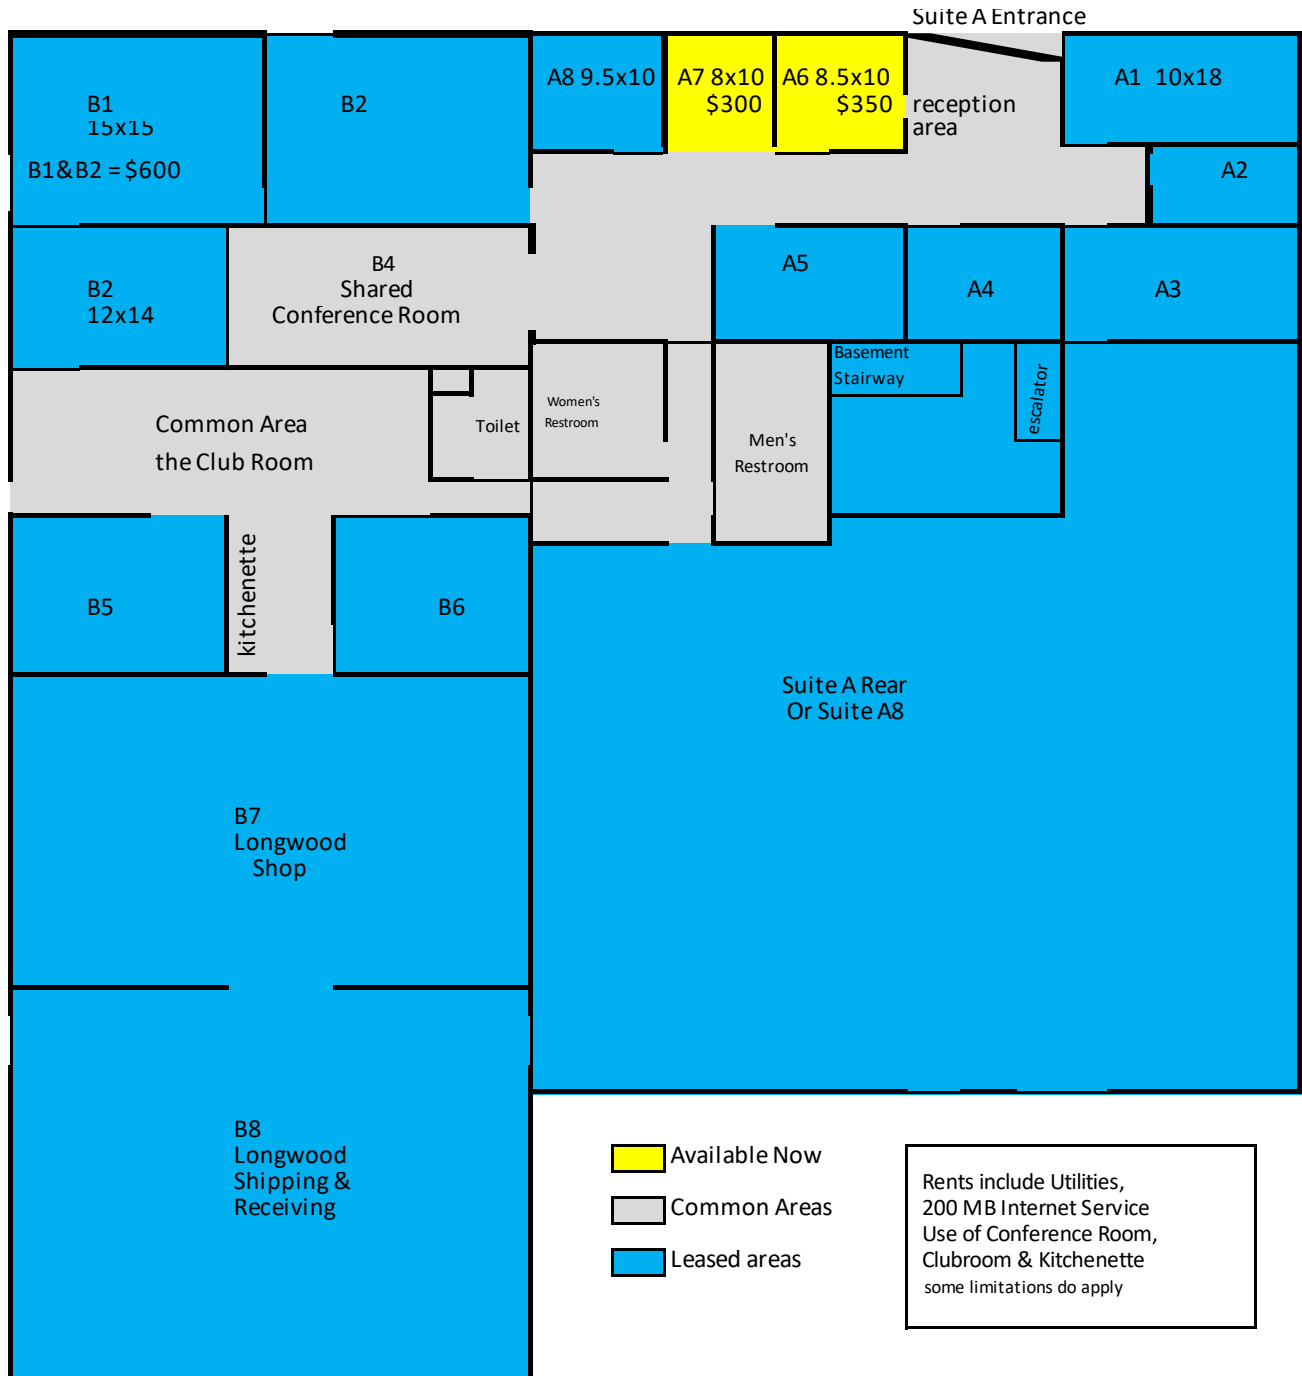

the cube
1128 E Winona Ave, Warsaw, IN 46580
Office and Low Traffic Retail Space for Lease

Availability: September 2021

Offered & Managed by:
 Bruce Woodward, Woodward Properties * 574/551-1133 * bruce@woodwardprops.com