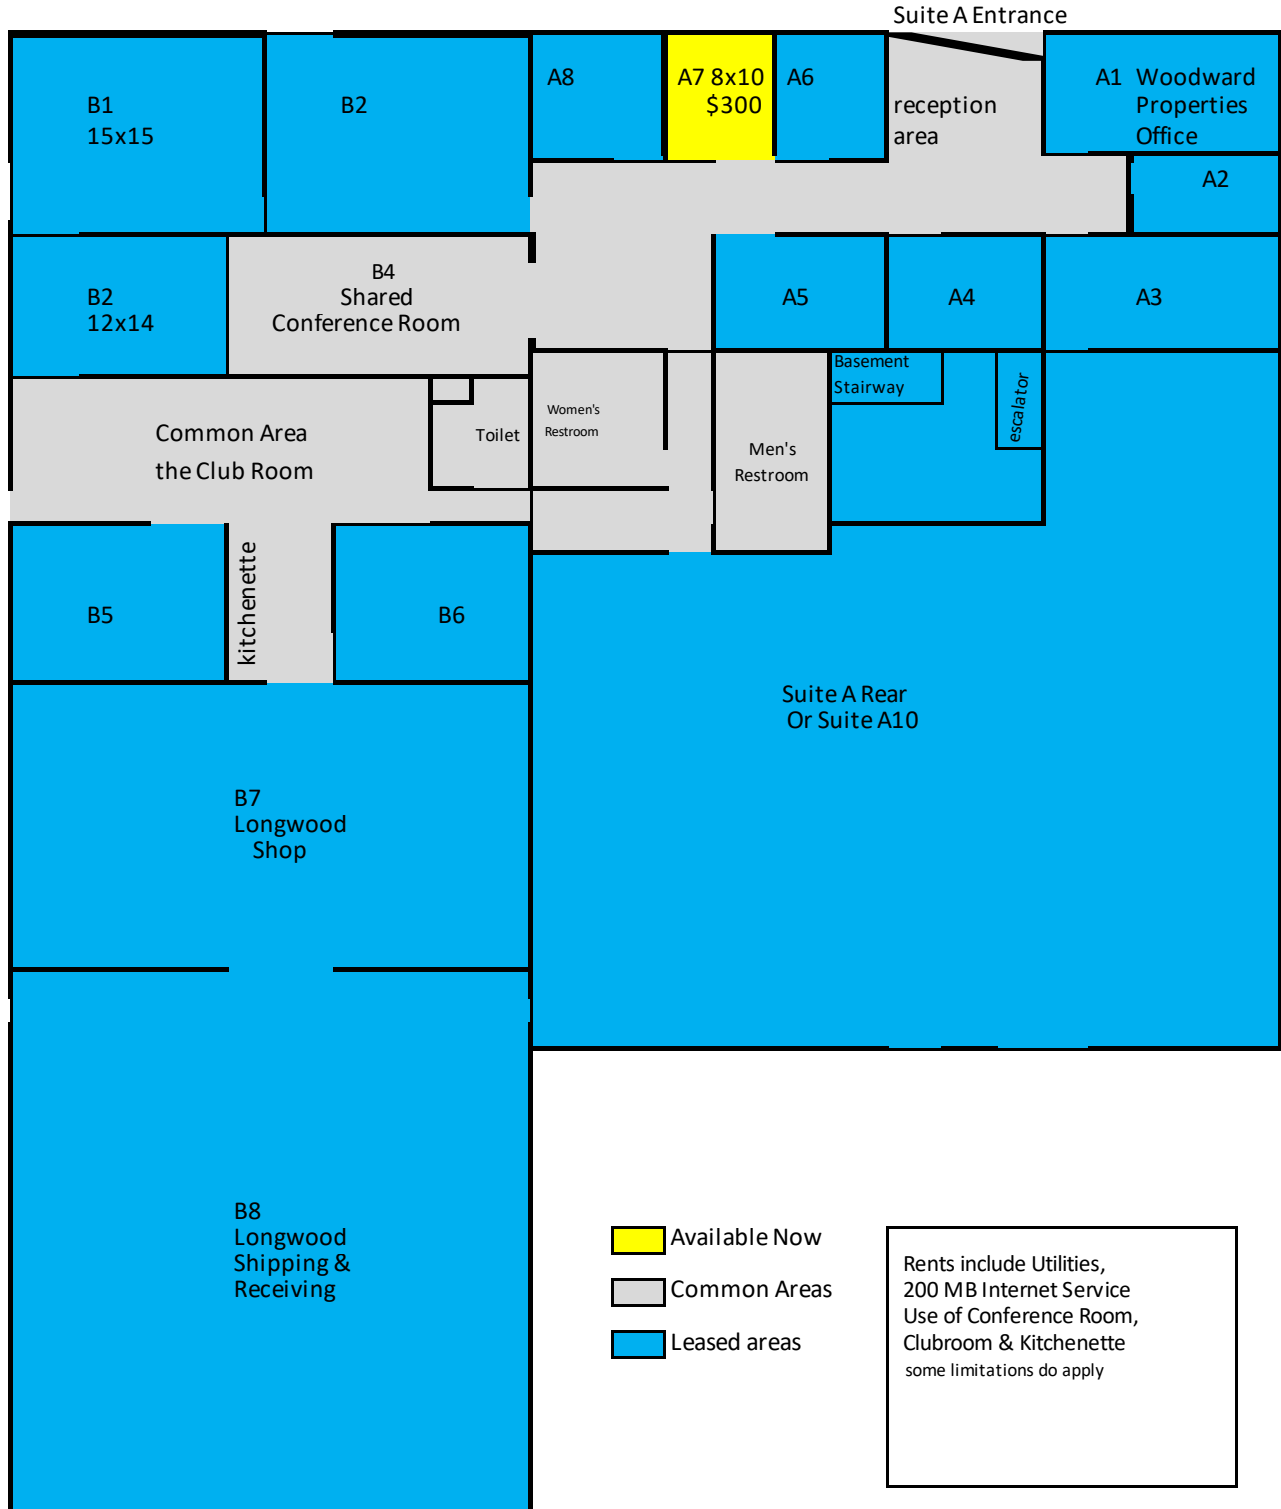

the cube

1128 E Winona Ave, Warsaw, IN 46580

Office and Low Traffic Retail Space for Lease

Availability March 2022

Offered & Managed by:
 Bruce Woodward, Woodward Properties * 574/551-1133 * bruce@woodwardprops.com